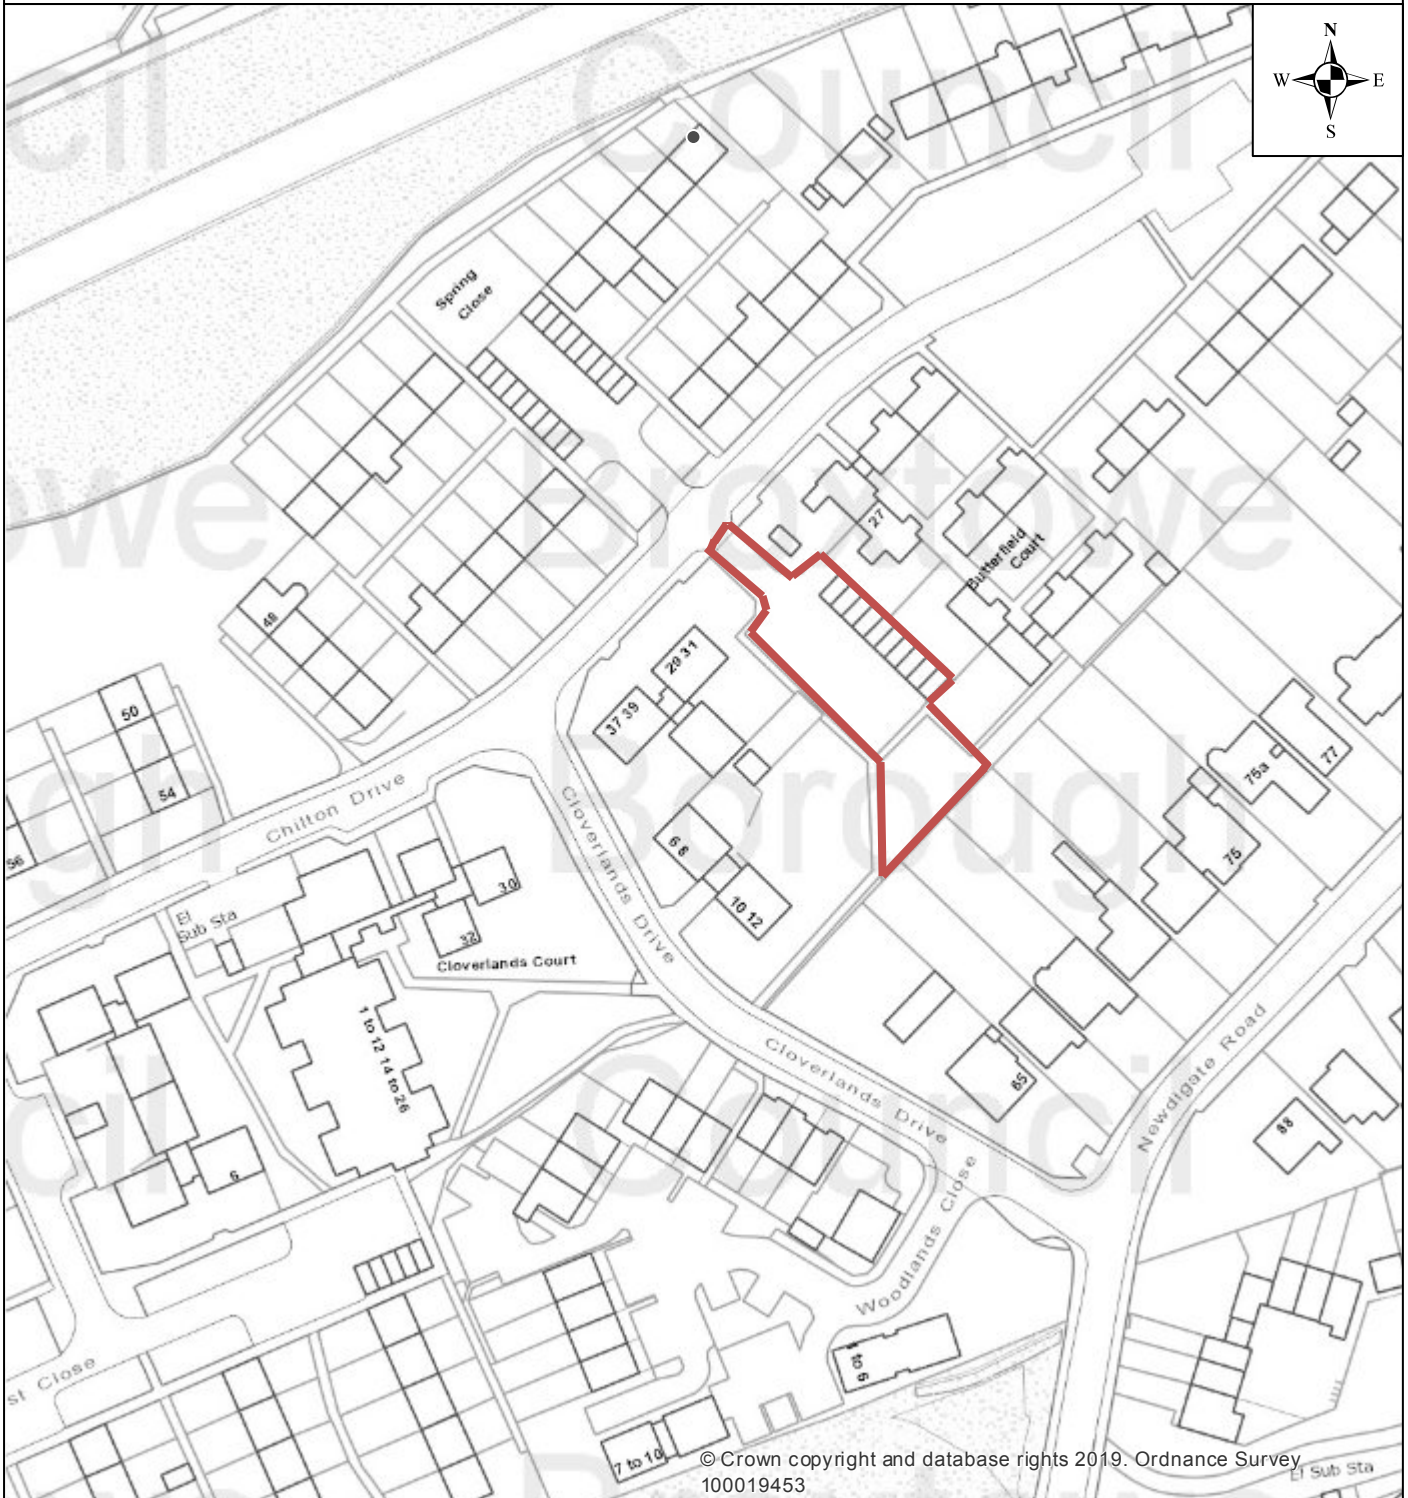

Chilton Drive/Spring Close

Subtitle

Broxtowe
Borough
COUNCIL

© Crown Copyright and database right 2019. Ordnance Survey 100019453
You are not permitted to copy, sub-license, distribute or sell any of this data to third parties in any form.
FOR BROXTOWE BOROUGH COUNCIL BUSINESS USE ONLY

1:1,250

NOTES